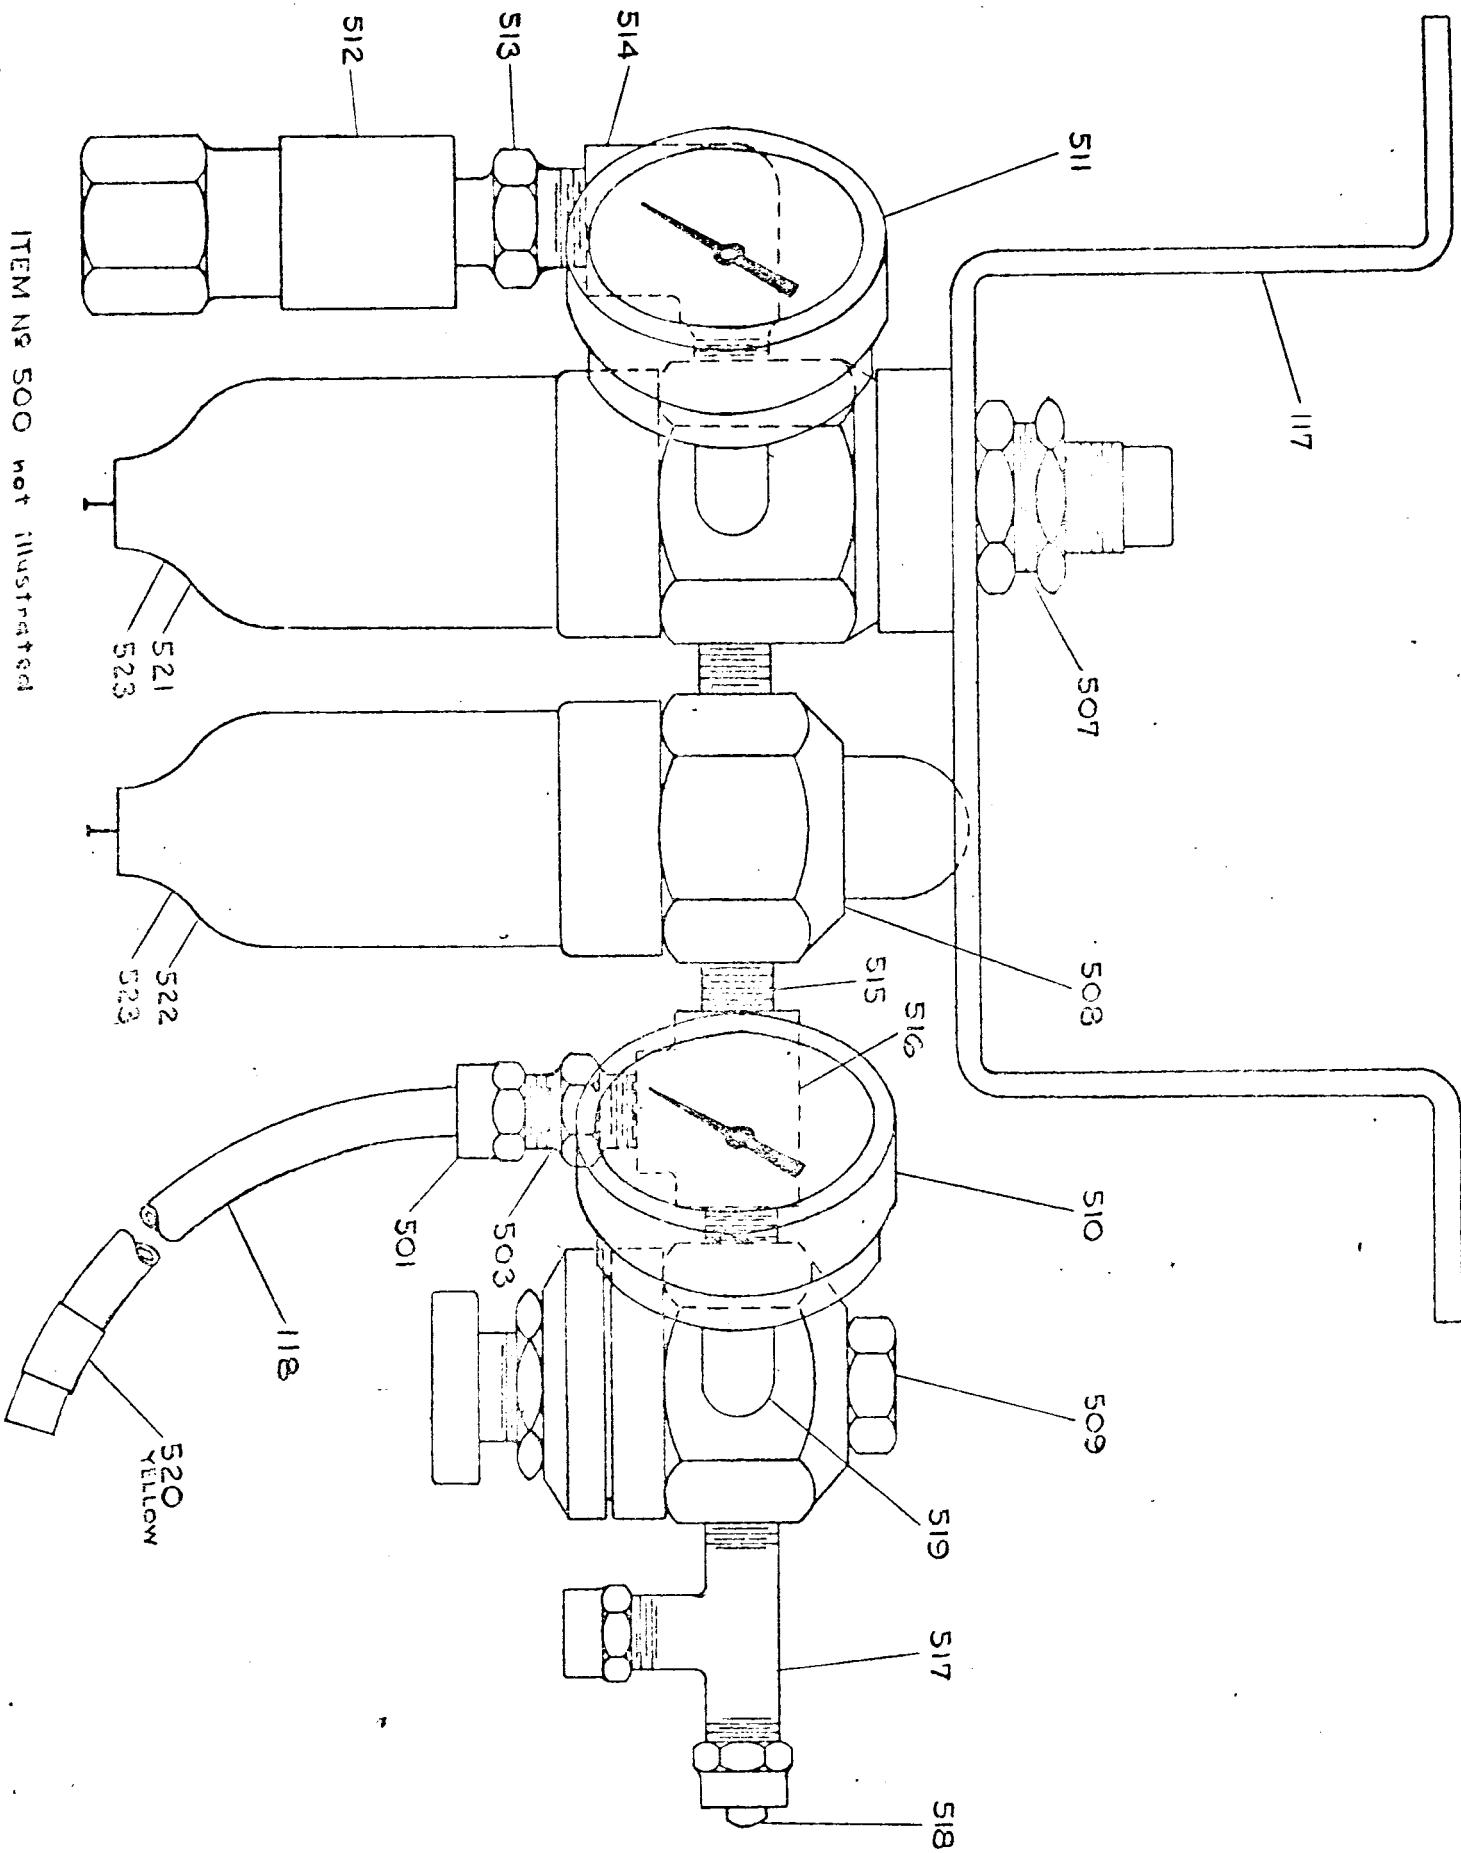

FILTER-LUBRICATOR-REGULATOR ASSEMBLY COMPLETE

PART NO 492109

ITEM NO 002

FILTER - LUBRICATOR - REGULATOR ASSEMBLY COMPLETE

PART NO. 492109

ITEM NO. 002

<u>ITEM NO.</u>	<u>DESCRIPTION</u>	<u>PART NO.</u>
117	Support Bracket	2-492772
118	Tubing, 1/4 O.D. by 7 long	1-811750-014
500	Sleeve, 1/4 tube	494176-007
501	Nut, 1/4 tube	494176-008
503	Male Connector, 1/8 NPT by 1/4 tube	494176-010
507	Filter - Regulator	494208-006
508	Lubricator	494208-004
509	Regulator, (Air Spring)	494208-003
510	Air Gauge, 0-30PSI	494263-001
511	Air Gauge, 0-160 PSI	494263-002
512	Female Qwik Change Disconnect	494171-001
513	Male Qwik Change Disconnect	494171-002
514	Reducing Street Elbow (1/8 Male NPT by 1/4 Female NPT)	494176-005
515	Close Nipple, 1/8 NPT, (3 Required)	494176-003
516	Female Tee, 1/8 NPT	494176-002
517	Male Run Tee, 1/4 tube by 1/8 NPT	494176-013
518	Plug, 1/4 tube	494176-006
519	Street Elbow, 45°, 1/8 NPT, (2 Required)	494176-004
520	Marking Tape, yellow	494373-009
521	Filter Bowl Only, NORGREN	494187-013
522	Lubricator Bowl Only, NORGREN	494187-014
523	Filter or Lubricator Bowl Only, WILKERSON	494208-009

REPAIR KITS

---	For NORGREN Lubricator	494187-022
---	For NORGREN Filter	494187-023