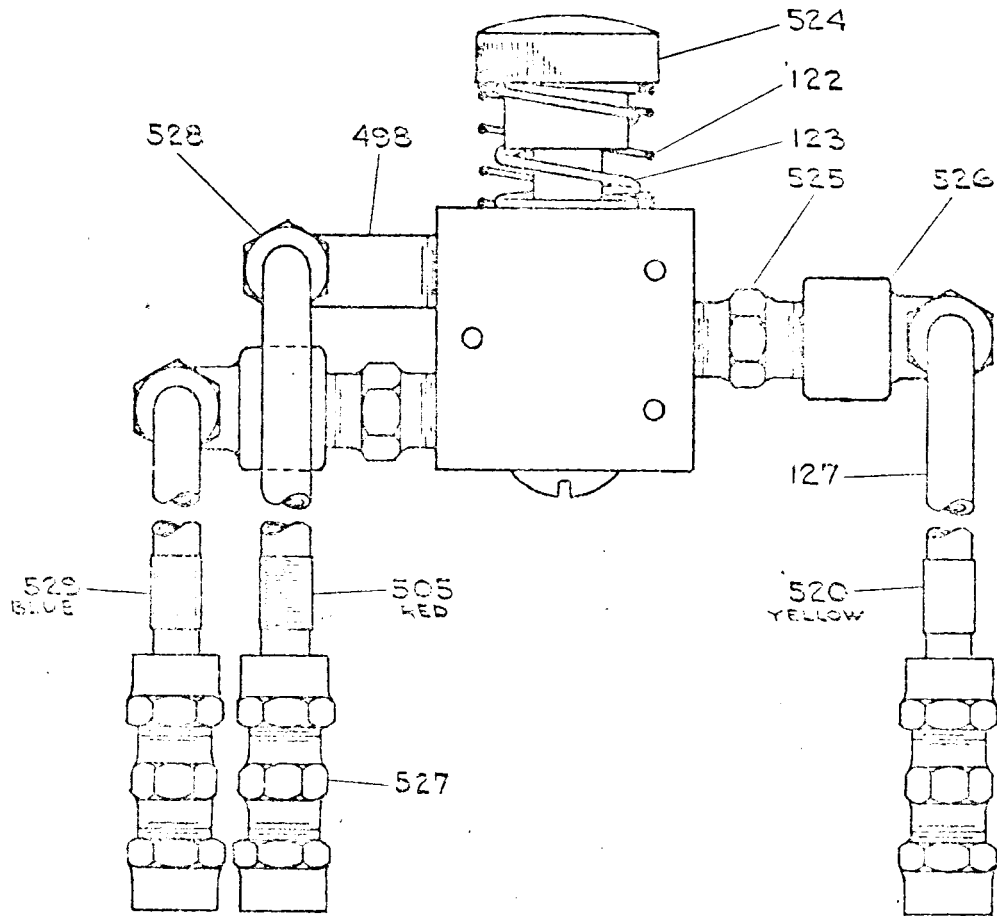

SINGER
421W

FOOT CONTROL ASSEMBLY COMPLETE
PART NO 491739
ITEM NO 001

From the library of: Diamond Needle Corp

FOOT CONTROL ASSEMBLY COMPLETE

PART NO. 491739

ITEM NO. 001

<u>ITEM NO.</u>	<u>DESCRIPTION</u>	<u>PART NO.</u>
119	Foot Switch Bracket	2-491733
120	Foot Pedal (Singer)	152168
121	Foot Pedal Pivot Clamp, (2 Required)	1-492299-001
122	Spring, First Stage, Outer Nest	1-492092
123	Spring, Second Stage, Inner Nest	1-492079
124	Valve Fastening Screw, (2 Required) #6-32 by 1/4 Pan Head	1-788816-006
125	Valve Fastening Nut, (2 Required) #6-32	1-051795-000
126	Valve Fastening Lockwasher, #6, (2 Required)	1-703473-066
127	Tubing, 1/4 O.D. by 42 Long, (3 Required)	1-811750-005
128	Foot Pedal Pivot	1-491350
498	Male Elbow, 1/8 NPT by 1/4 Tube	494176-011
505	Marking Tape, red	494373-007
520	Marking Tape, yellow	494373-009
524	Valve, (Includes Items No. 122 and 123)	494155-002
525	Hex Nipple, 1/8 NPT, (2 Required)	494176-018
526	Female Elbow, 1/8 NPT by 1/4 tube, (2 Required)	494176-012
527	Union, 1/4 tube, (3 Required)	494176-003
528	Nut with Sleeve, 1/4 tube	494176-041
529	Marking Tape, blue	494373-002