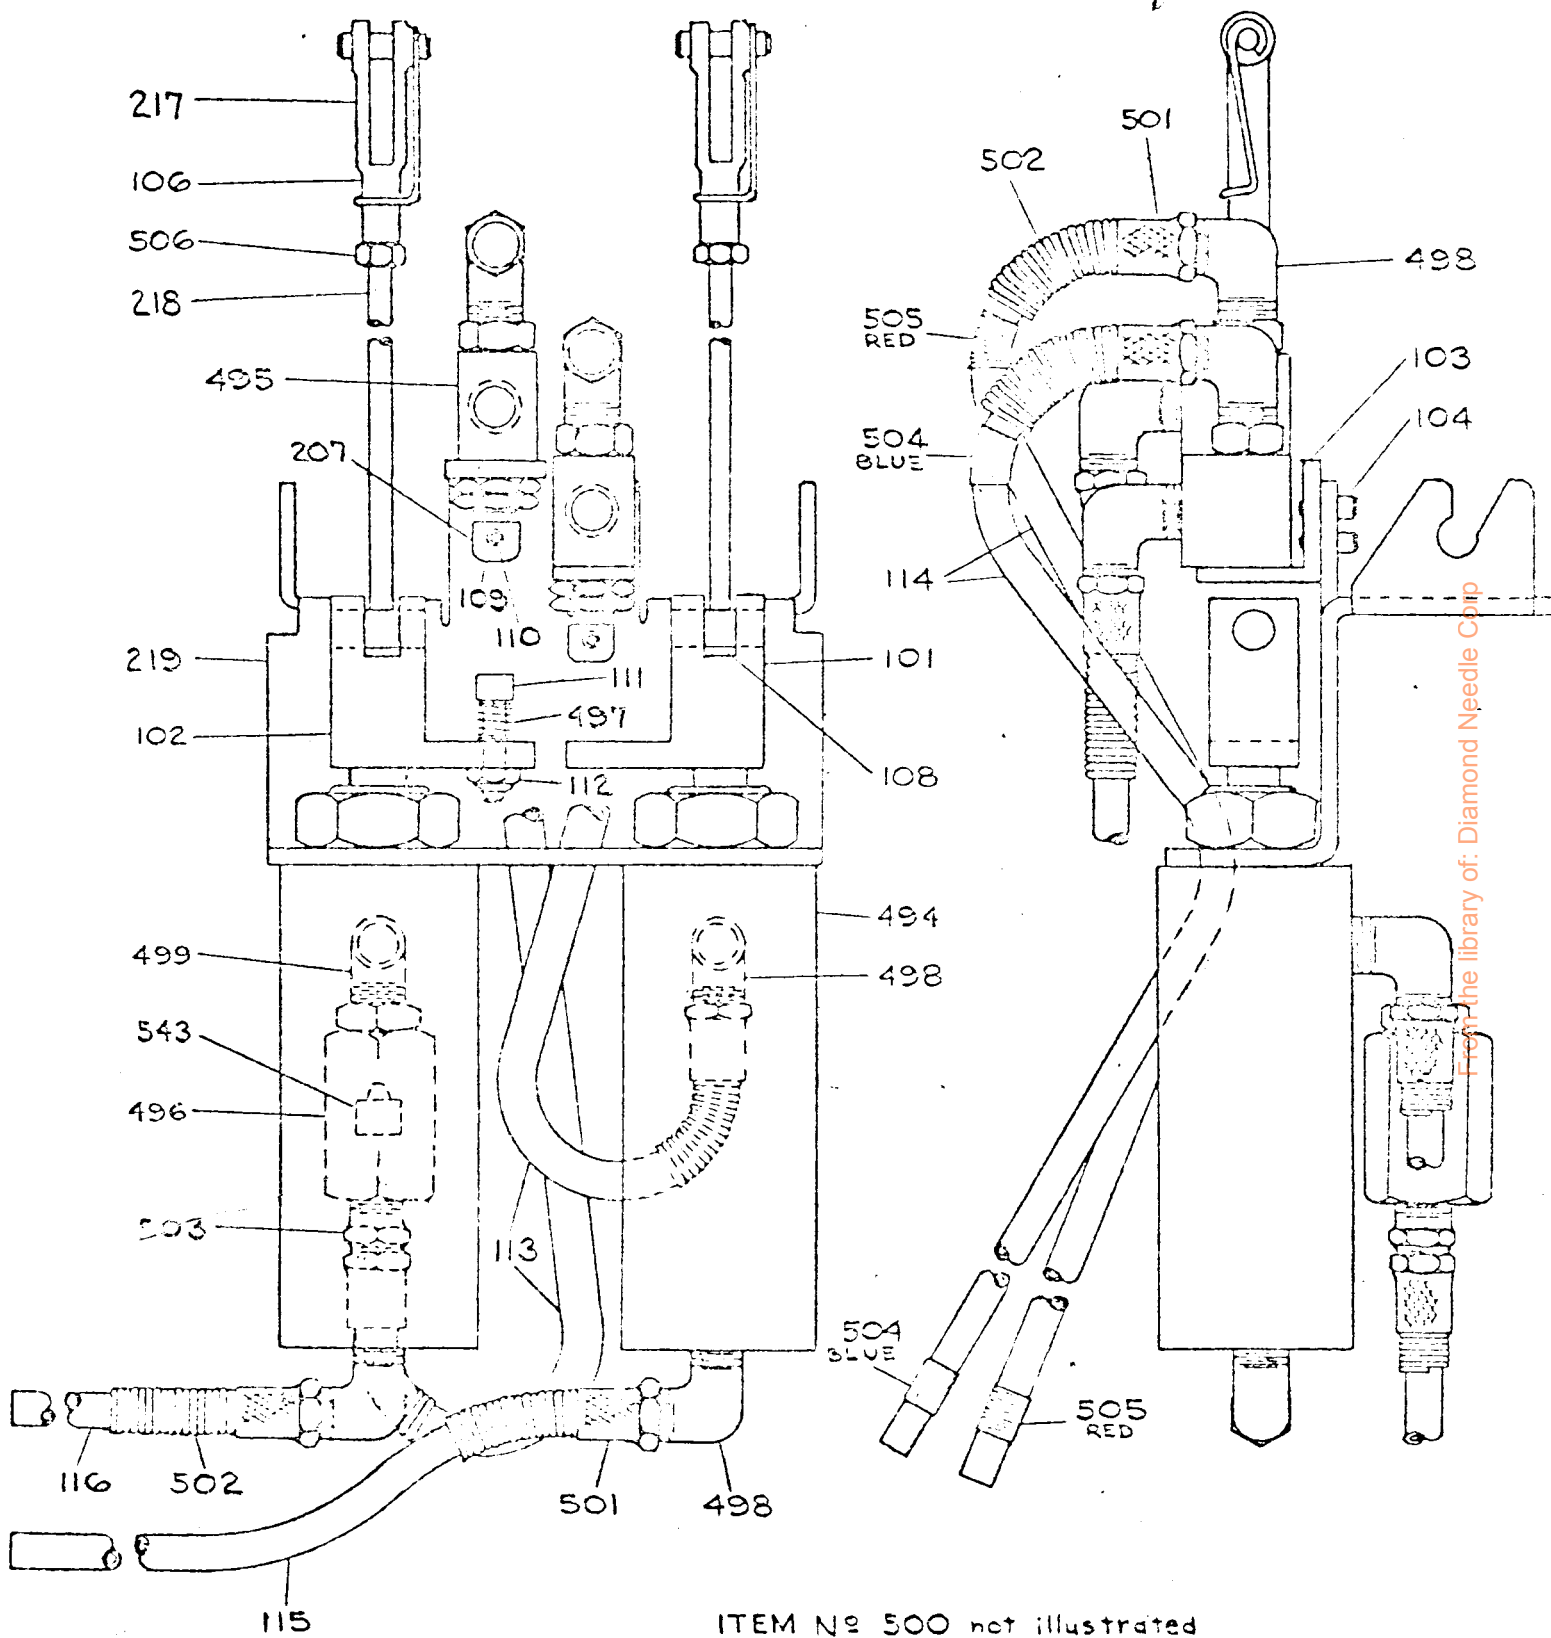

FILTER - LUBRICATOR - REGULATOR ASSEMBLY COMPLETE

PART NO. 492109

ITEM NO. 002

<u>ITEM NO.</u>	<u>DESCRIPTION</u>	<u>PART NO.</u>
117	Support Bracket	2-492772
118	Tubing, 1/4 O.D. by 7 long	1-811750-014
500	Sleeve, 1/4 tube	494176-007
501	Nut, 1/4 tube	494176-008
503	Male Connector, 1/8 NPT by 1/4 tube	494176-010
507	Filter - Regulator	494208-006
508	Lubricator	494208-004
509	Regulator, (Air Spring)	494208-003
510	Air Gauge, 0-30PSI	494263-001
511	Air Gauge, 0-160 PSI	494263-002
512	Female Qwik Change Disconnect	494171-001
513	Male Qwik Change Disconnect	494171-002
514	Reducing Street Elbow (1/8 Male NPT by 1/4 Female NPT)	494176-005
515	Close Nipple, 1/8 NPT, (3 Required)	494176-003
516	Female Tee, 1/8 NPT	494176-002
517	Male Run Tee, 1/4 tube by 1/8 NPT	494176-013
518	Plug, 1/4 tube	494176-006
519	Street Elbow, 45°, 1/8 NPT, (2 Required)	494176-004
520	Marking Tape, yellow	494373-009
521	Filter Bowl Only, NORGREN	494187-013
522	Lubricator Bowl Only, NORGREN	494187-014
523	Filter or Lubricator Bowl Only, WILKERSON	494208-009

REPAIR KITS

---	For NORGREN Lubricator	494187-022
---	For NORGREN Filter	494187-023

CYLINDER AND VALVE ASSEMBLY COMPLETE
PART N° 492326-001
ITEM N°. 034

ITEM N° 500 not illustrated

ONE SHEET Valve #492062

From the library of: Diamond Needle Corp