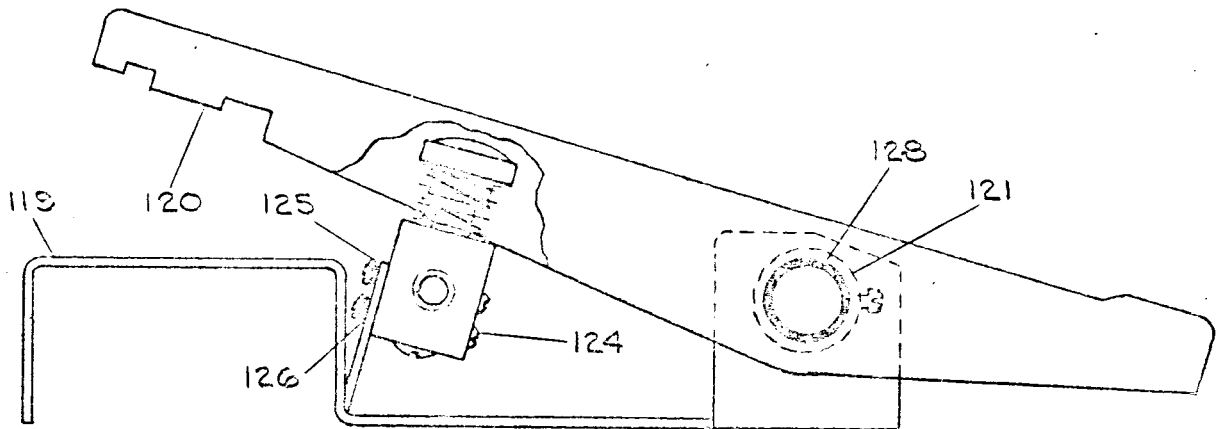

SINGER
421W

FOOT CONTROL ASSEMBLY COMPLETE
PART NO 491739
ITEM NO 001

From the library of: Diamond Needle Corp

FOOT CONTROL ASSEMBLY COMPLETE

PART NO. 491739

ITEM NO. 001

<u>ITEM NO.</u>	<u>DESCRIPTION</u>	<u>PART NO.</u>
119	Foot Switch Bracket	2-491733
120	Foot Pedal (Singer)	152168
121	Foot Pedal Pivot Clamp, (2 Required)	1-492299-001
122	Spring, First Stage, Outer Nest	1-492092
123	Spring, Second Stage, Inner Nest	1-492079
124	Valve Fastening Screw, (2 Required) #6-32 by 1/4 Pan Head	1-788816-006
125	Valve Fastening Nut, (2 Required) #6-32	1-051795-000
126	Valve Fastening Lockwasher, #6, (2 Required)	1-703473-066
127	Tubing, 1/4 O.D. by 42 Long, (3 Required)	1-811750-005
128	Foot Pedal Pivot	1-491350
498	Male Elbow, 1/8 NPT by 1/4 Tube	494176-011
505	Marking Tape, red	494373-007
520	Marking Tape, yellow	494373-009
524	Valve, (Includes Items No. 122 and 123)	494155-002
525	Hex Nipple, 1/8 NPT, (2 Required)	494176-018
526	Female Elbow, 1/8 NPT by 1/4 tube, (2 Required)	494176-012
527	Union, 1/4 tube, (3 Required)	494176-003
528	Nut with Sleeve, 1/4 tube	494176-041
529	Marking Tape, blue	494373-002